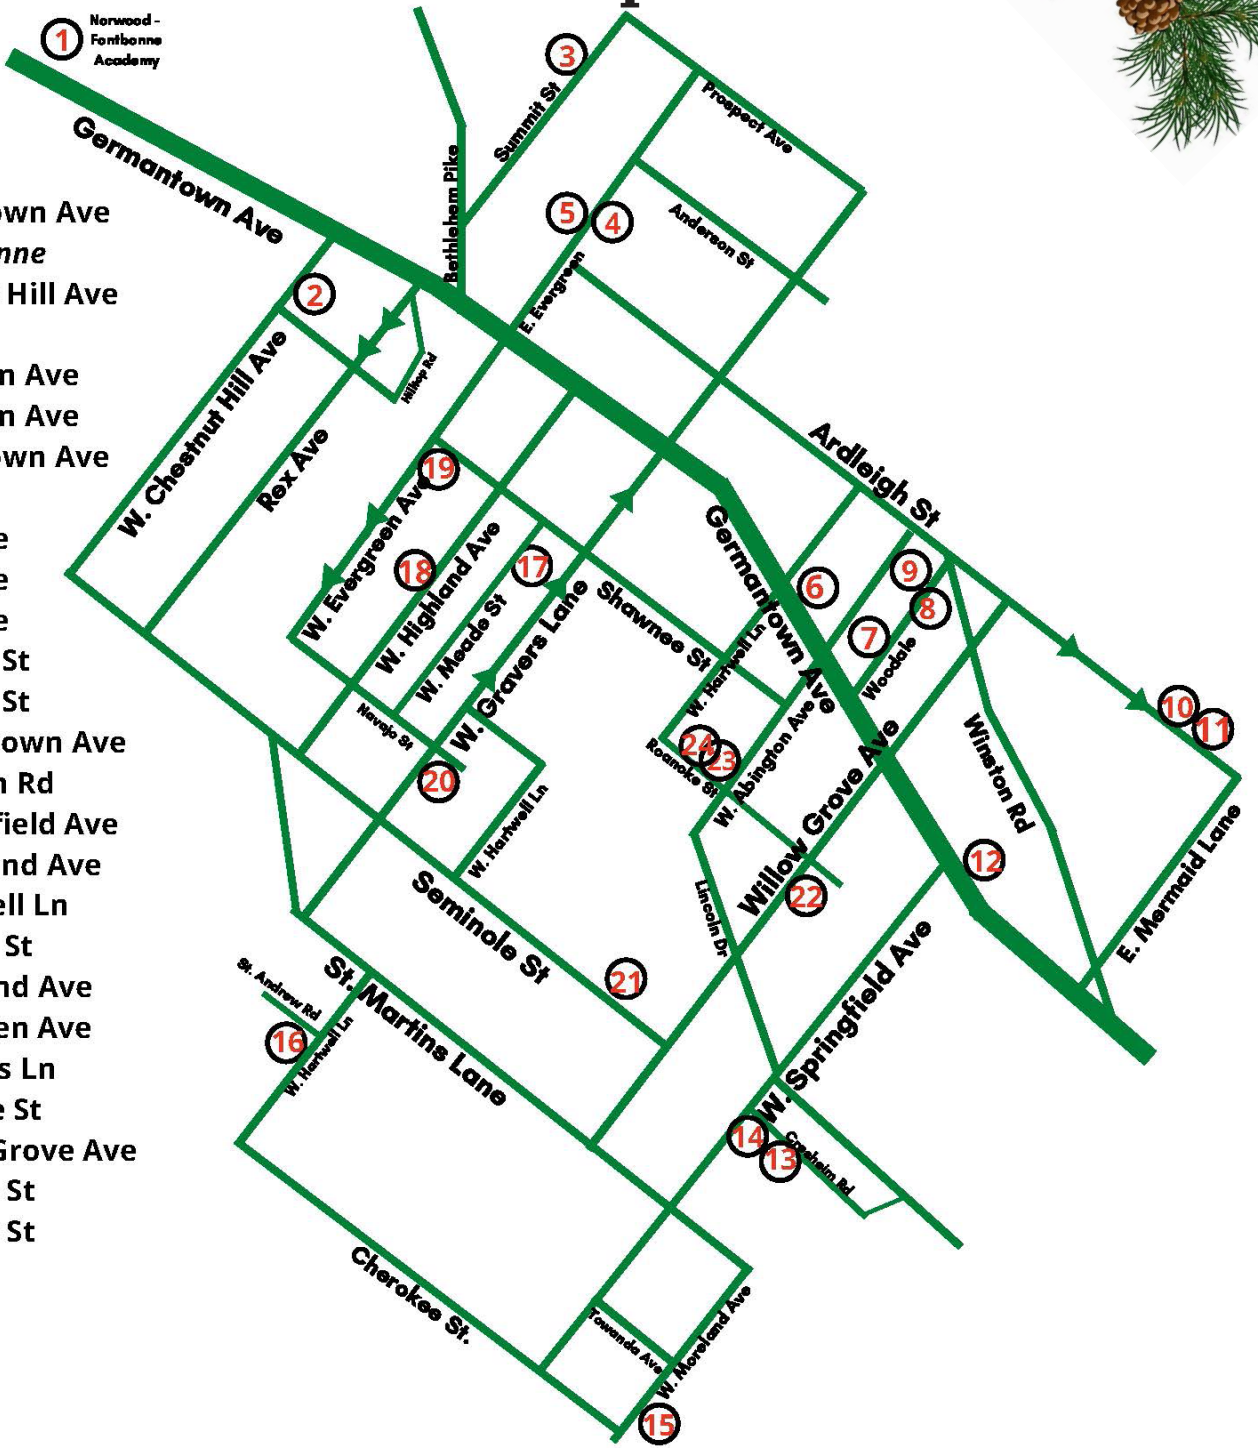

CHCA's Deck the Door Contest Map

1. 8891 Germantown Ave
Norwood - Fontbonne Academy
2. 20 W. Chestnut Hill Ave
3. 31 Summit St
4. 223 E. Evergreen Ave
5. 238 E. Evergreen Ave
6. 8135 Germantown Ave
SL8 Hair Lounge
7. 35 Woodale Ave
8. 52 Woodale Ave
9. 55 Woodale Ave
10. 7721 Ardleigh St
11. 7723 Ardleigh St
12. 7823 Germantown Ave
13. 7816 Cresheim Rd
14. 302 W. Springfield Ave
15. 432 W. Moreland Ave
16. 567 W. Hartwell Ln
17. 114 W. Meade St
18. 151 W. Highland Ave
19. 100 W Evergreen Ave
20. 300 W. Gravers Ln
21. 8021 Seminole St
22. 44 W. Willow Grove Ave
23. 8101 Roanoke St
24. 8103 Roanoke St

Voting will take place between Dec. 15 to Dec. 27, Winners announced 12/28
 Please enjoy the beautiful Chestnut Hill neighborhood and take a walk or drive to see all the doors. You will vote for ONE door in each category. Votes may be submitted via email to info@chestnuthill.org or by noting your votes on the bottom of this page- and drop it off to the CHCA office (8434 Germantown Ave.) through the mail slot.