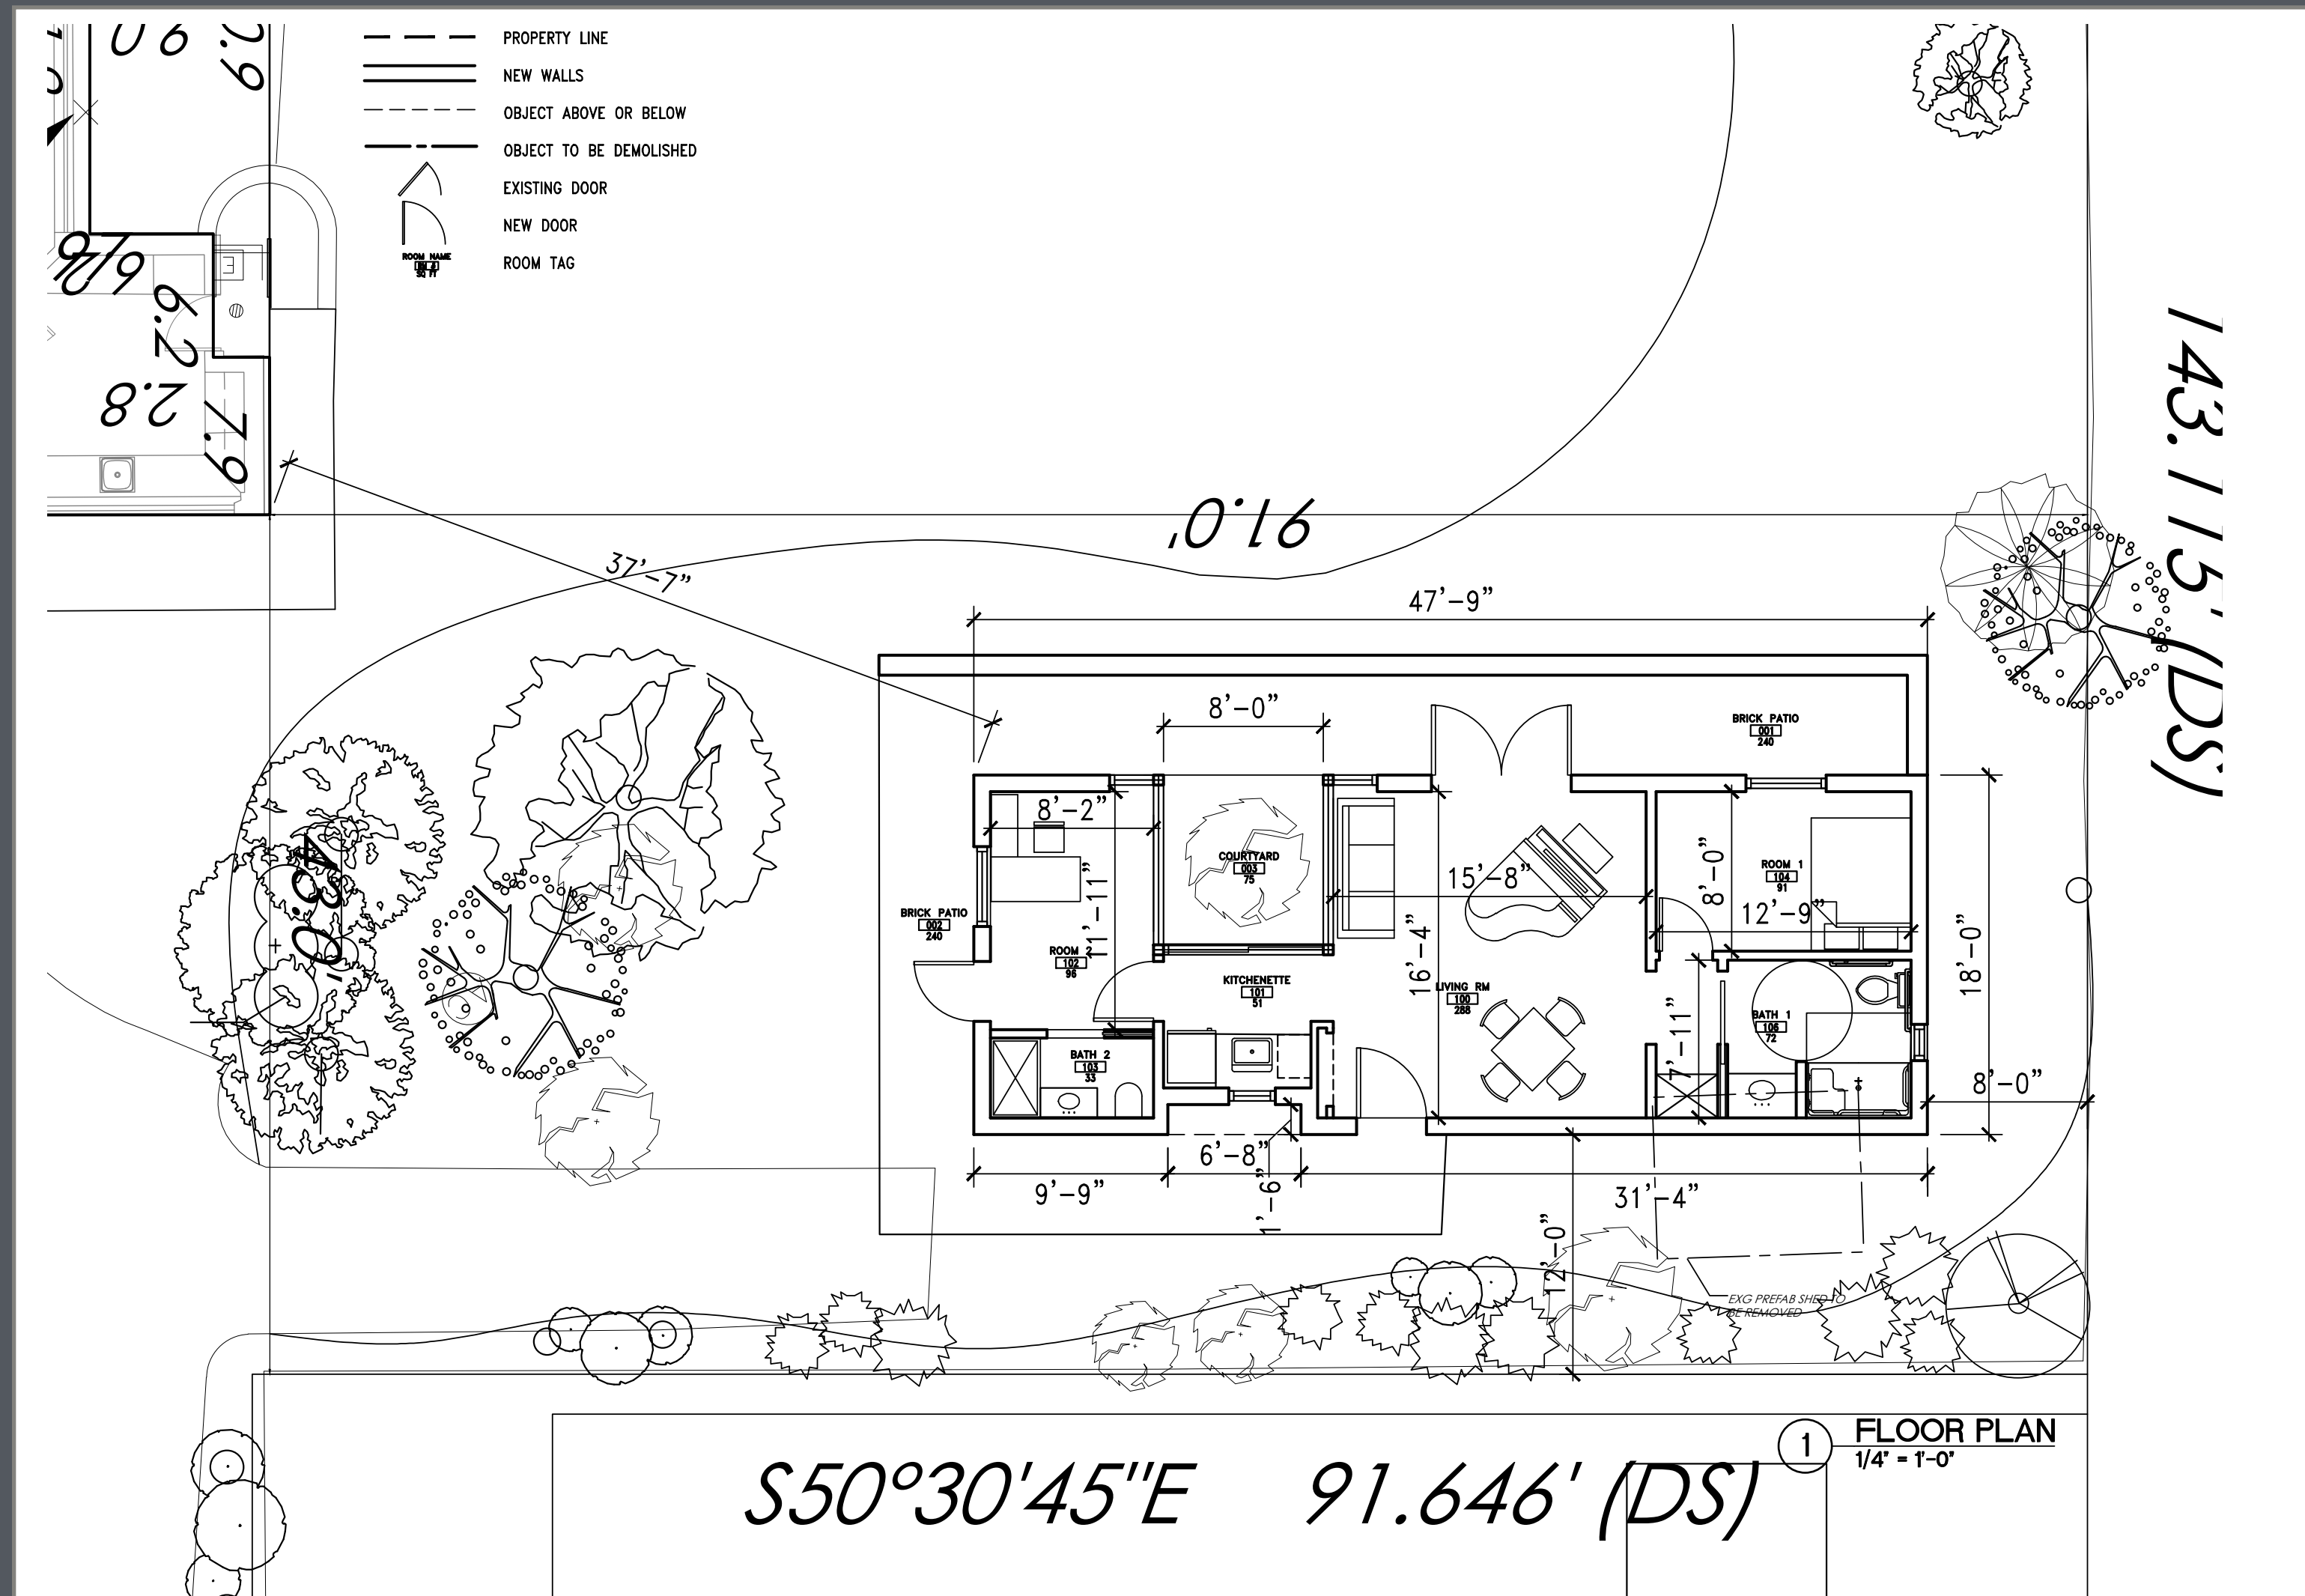

REVISED PLAN PER 5/5/2022 LUPZC and HDAC motion

VANNA VENTURI HOUSE: ACCESSORY DWELLING UNIT

THE GARDEN PAVILION